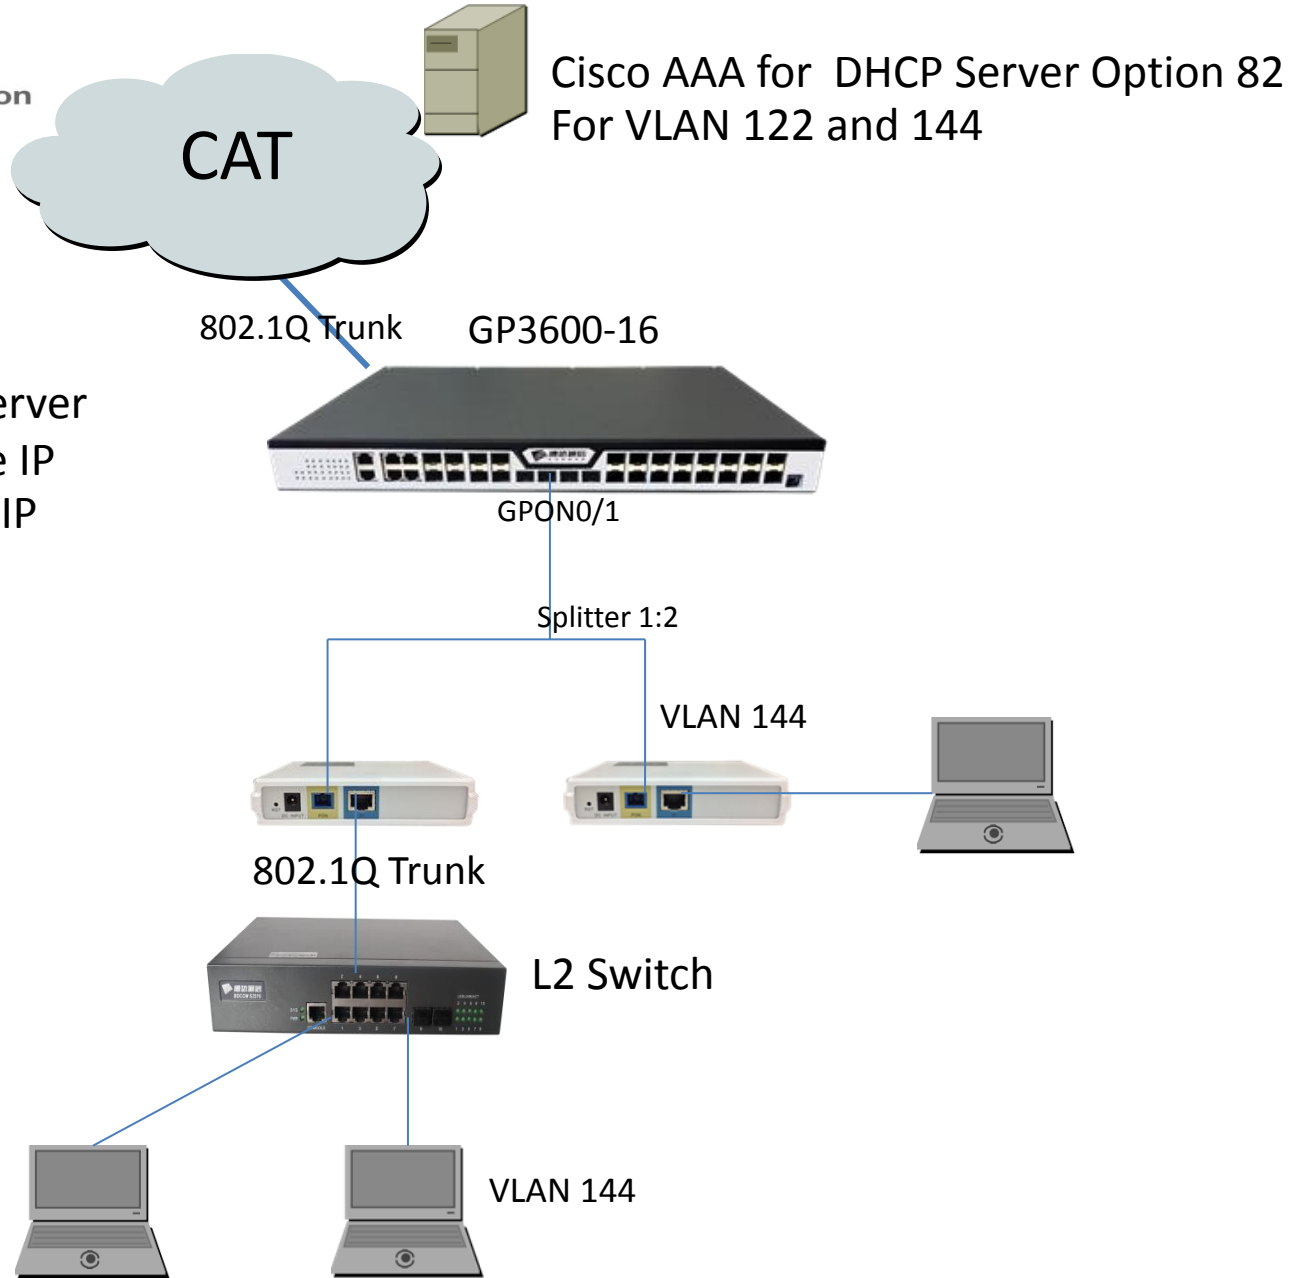

BDCOM GPON Solution

Cisco AAA DHCP Server
VLAN 122 = Private IP
VLAN 144 = Public IP